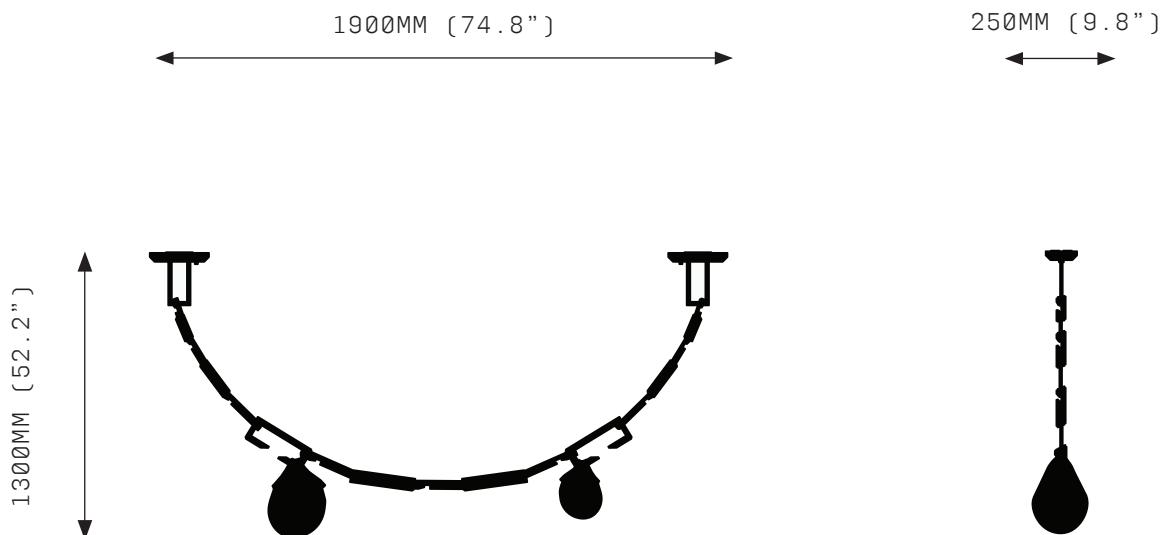

NEPENTHES CORDON expresses these dangerous but pleasurable properties through a sculptural contrast between the hard geometry of solid brass tendrils and the glowing delicacy of amorphous hand blown glass.

# NEPENTHES CORDON MEDIUM

FRONT VIEW

SIDE VIEW

## SPECIFICATIONS

Ordering Code:  
NEP.CR.M

Lamp:  
G4 12V LED 2.5W 2700K

Lumens:  
600 lm

Voltage:  
12V DC

Watts:  
10W

Weight:  
Approx. 15 kg

Inclusions:  
Power Supply Unit x 60W