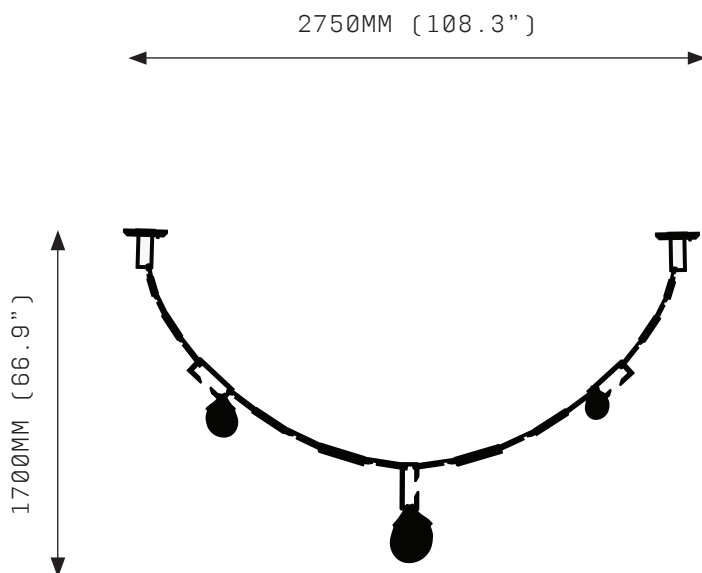

NEPENTHES CORDON expresses these dangerous but pleasurable properties through a sculptural contrast between the hard geometry of solid brass tendrils and the glowing delicacy of amorphous hand blown glass.

NEPENTHES CORDON LARGE

FRONT VIEW

SIDE VIEW

SPECIFICATIONS

Ordering Code:
NEP.CR.L

Lamp:
G4 12V LED 2.5W 2700K

Lumens:
900 lm

Voltage:
12V DC