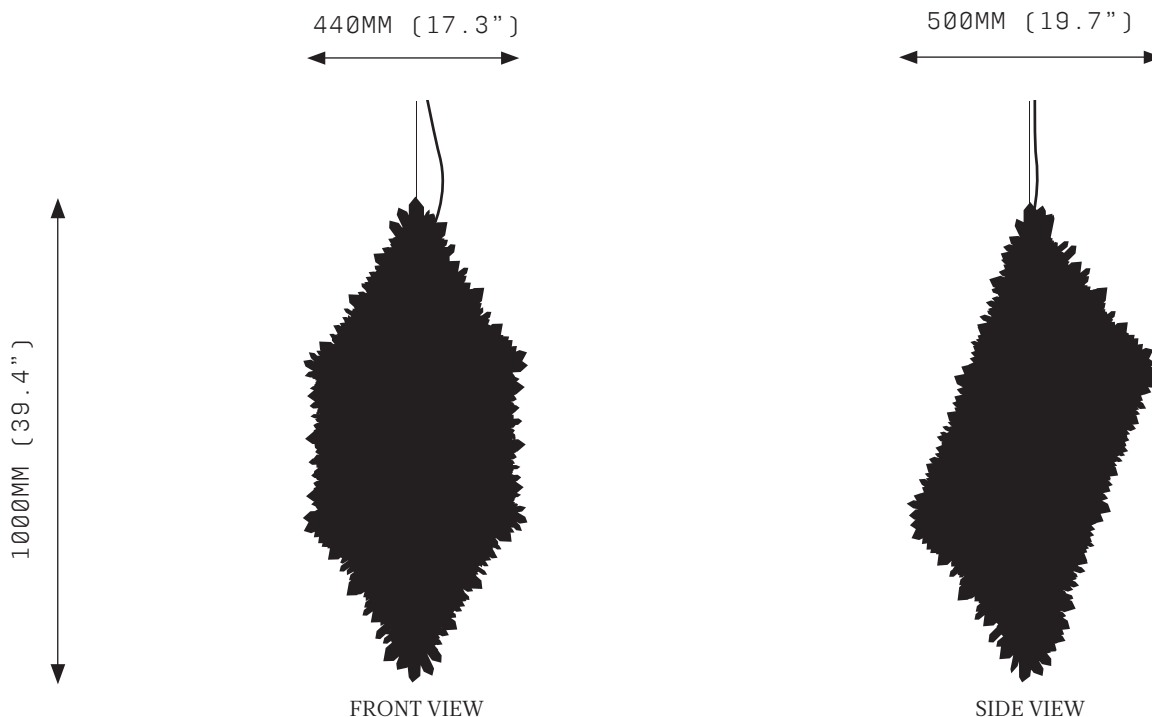

GOLIATH MEDIUM

In the ancient allegory David triumphs over the giant Goliath using only his wits and a stone.

GOLIATH is a grand statement in material exploration. An Oblique Rhombic Prism frame is encrusted with a mass of carefully chosen clear and smoky quartz crystals. The mass is internally illuminated, optimistically reminding us of humanity's potential to overcome even the most massive of challenges.

GOLIATH MEDIUM

SPECIFICATIONS

Ordering Code:
GOL.MED

Lamp:
24V LED WW 2700K

Lumens:
3780 lm

Voltage:
24V DC

Watts:
45W

Weight:
Approx. 60kg*
*Exclusive of canopy

Inclusions:
Power Supply Unit x 60W

Exclusions:
User Interface, Dimmer Unit

PRODUCT OPTIONS

Finishes:
GQ Smoky and Clear
Gradient Quartz Crystal

Suspension:
V-CAB Vertical cable

Canopy:*
RFM Round Flush Medium
RFL Round Flush Large
RSM Round Surface Medium
RSL Round Surface Large
*Refer to Canopy Specification Guide