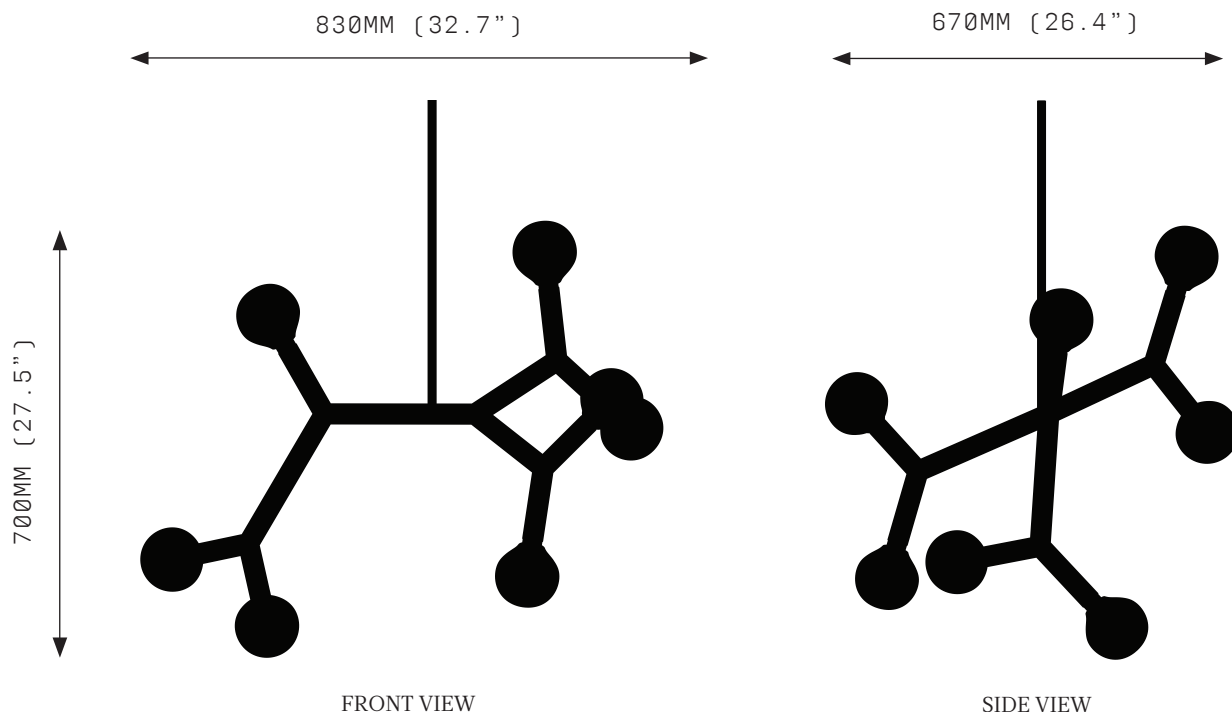

BRANCH CHAIN AMINO ACID SEVEN ARM

A brave new world of forms inspired by Branch Chain Amino Acid, the primordial building blocks of life. From these base compounds, anything is possible.

BCAA combines a modular brass framework and sandblasted borosilicate glass in either tubular or globular form. Endlessly connective, BCAA can be produced in ever branching dimensions.

BRANCH CHAIN AMINO ACID SEVEN ARM

SPECIFICATIONS

Ordering Code:
BCAA.7.G95

Lamp:
G9 110V LED 4.5W 3000K
G9 240V LED 4W 2700K

Lumens:
2800 / 1750 lm

Voltage:
110 / 240 V

Watts:
31.5 / 28 W

Weight:
Approx. 3.5 kg*
*Exclusive of canopy