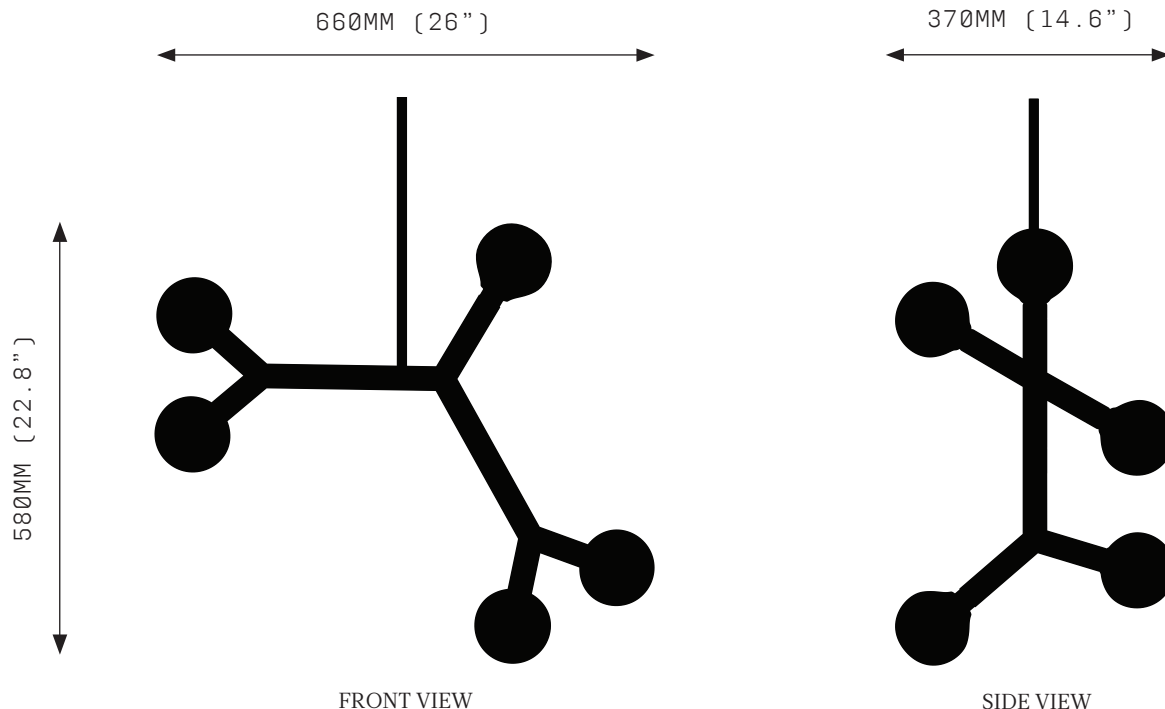

BRANCH CHAIN AMINO ACID FIVE ARM

A brave new world of forms inspired by Branch Chain Amino Acid, the primordial building blocks of life. From these base compounds, anything is possible.

BCAA combines a modular brass framework and sandblasted borosilicate glass in either tubular or globular form. Endlessly connective, BCAA can be produced in ever branching dimensions.

BRANCH CHAIN AMINO ACID FIVE ARM

SPECIFICATIONS

Ordering Code:
BCAA.5.G95

Lamp:
G9 110V LED 4.5W 3000K
G9 240V LED 4W 2700K

Lumens:
2000 / 1250 lm

Voltage:
110 / 240 V

Watts:
22.5 / 20 W

Weight:
Approx. 2.7 kg*
*Exclusive of canopy