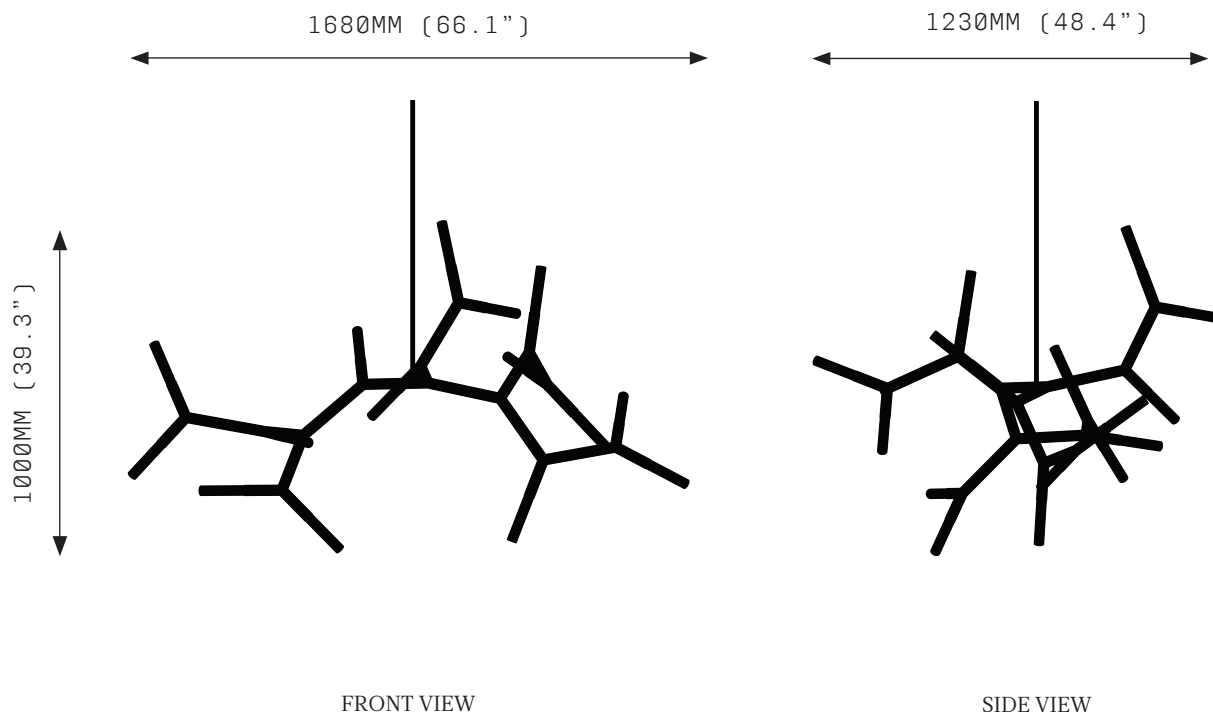

BRANCH CHAIN AMINO ACID FIFTEEN ARM

A brave new world of forms inspired by Branch Chain Amino Acid, the primordial building blocks of life. From these base compounds, anything is possible.

BCAA combines a modular brass framework and sandblasted borosilicate glass in either tubular or globular form. Endlessly connective, BCAA can be produced in ever branching dimensions.

BRANCH CHAIN AMINO ACID FIFTEEN ARM

SPECIFICATIONS

Ordering Code:
BCAA.15.TT

Lamp:
G9 110V LED 4.5W 3000K
G9 240V LED 4W 2700K

Lumens:
6000 / 3750 lm

Voltage:
110 / 240 V

Watts:
67.5 / 60 W

Weight:
Approx. 7.6 kg*
*Exclusive of canopy