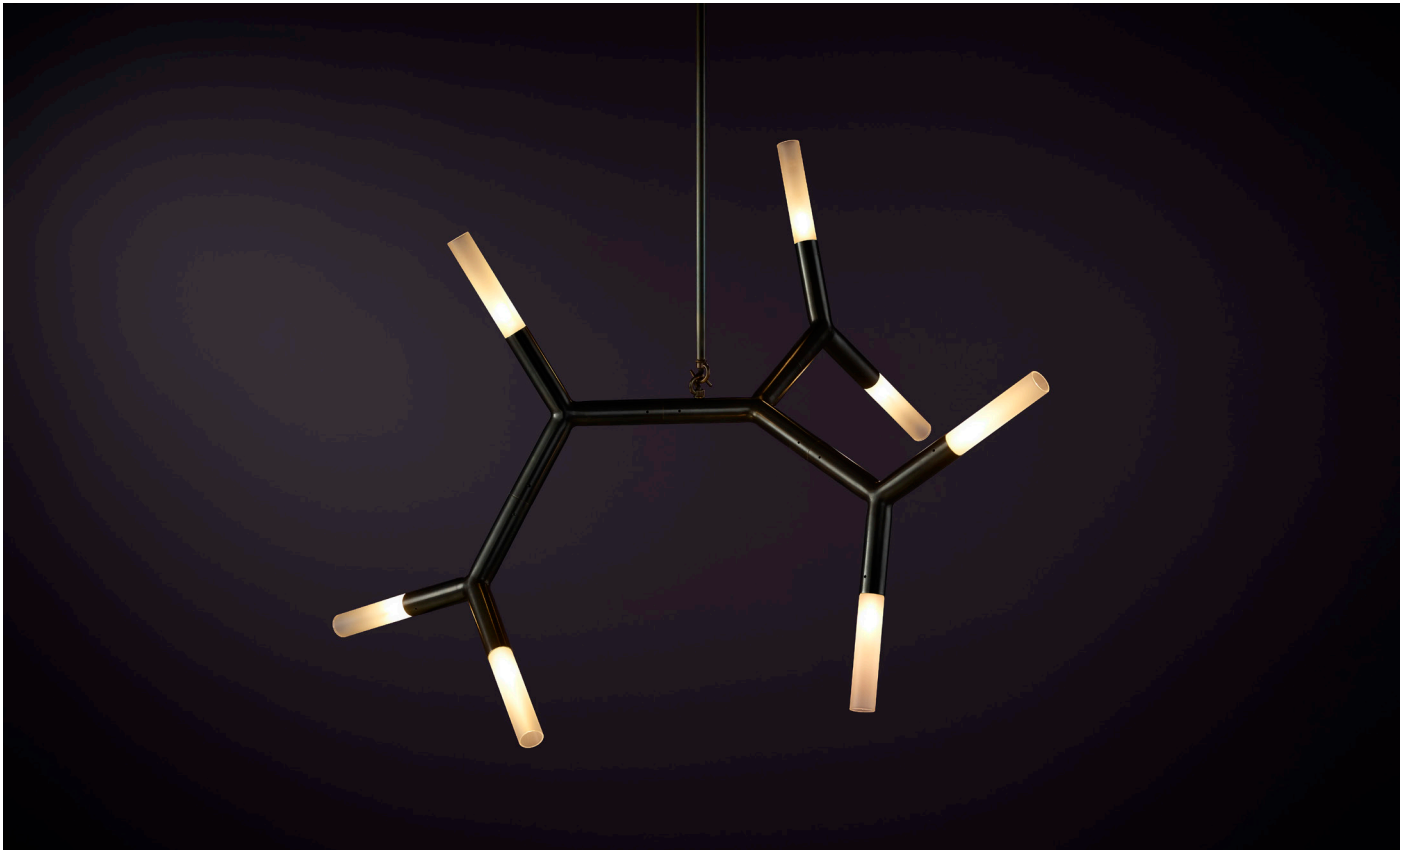

BRANCH CHAIN AMINO ACID FIFTEEN ARM

A brave new world of forms inspired by Branch Chain Amino Acid, the primordial building blocks of life. From these base compounds, anything is possible.

BCAA combines a modular brass framework and sandblasted borosilicate glass in either tubular or globular form. Endlessly connective, BCAA can be produced in ever branching dimensions.

BRANCH CHAIN AMINO ACID FIFTEEN ARM

SPECIFICATIONS

Ordering Code:
BCAA.15.TT

Lamp:
G9 110V LED 4.5W 3000K
G9 240V LED 4W 2700K

Lumens:
6000 / 3750 lm

Voltage:
110 / 240 V

Watts:
67.5 / 60 W

Weight:
Approx. 7.6 kg*
*Exclusive of canopy

Suspension: *
ROD Vertical Rod
*Contact us for alternatives

Canopy: *
RFS Round Flush Small
RFM Round Flush Medium
RSM Round Surface Medium
*Refer to Canopy Specification Guide

WARRANTY

3 Years Fixture

BCAA is a solid fixture that will require very little maintenance over the years.