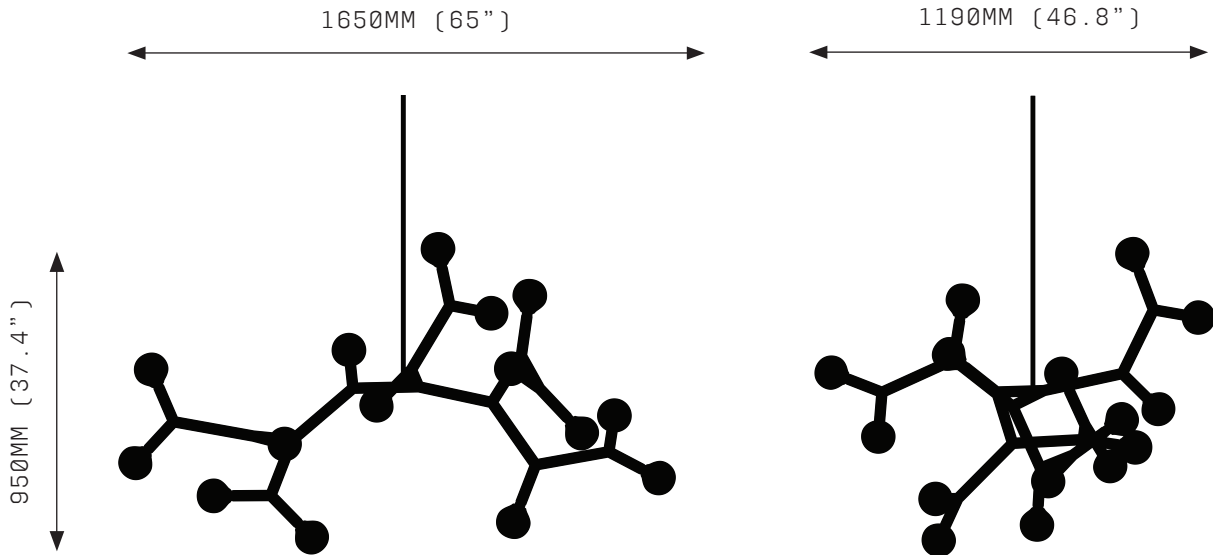

# BRANCH CHAIN AMINO ACID FIFTEEN ARM

A brave new world of forms inspired by Branch Chain Amino Acid, the primordial building blocks of life. From these base compounds, anything is possible.

BCAA combines a modular brass framework and sandblasted borosilicate glass in either tubular or globular form. Endlessly connective, BCAA can be produced in ever branching dimensions.

# BRANCH CHAIN AMINO ACID FIFTEEN ARM

FRONT VIEW

SIDE VIEW

**SPECIFICATIONS**

Ordering Code:  
BCAA.15.G95

Lamp:  
G9 110V LED 4.5W 3000K  
G9 240V LED 4W 2700K

Lumens:  
6000 / 3750 lm

Voltage:  
110 / 240 V

Watts:  
67.5 / 60 W

Weight:  
Approx. 7.6 kg\*  
\*Exclusive of canopy

Exclusions:  
User Interface, Dimmer Unit

**PRODUCT OPTIONS**

Finishes:  
AB Aged Brass  
HRB Hand Rubbed Brass  
DB Dark Bronze  
MP Mottled Patina  
VER Verdigris  
PCB Powder Coat Matte Black  
PCW Powder Coat Matte White  
PB Polished Brass  
CP Copper  
CR Chrome  
GR Graphite  
SN Satin Nickel  
24K 24K Gold

Suspension: \*  
ROD Vertical Rod  
\*Contact us for alternatives

Canopy: \*  
RFS Round Flush Small  
RFM Round Flush Medium  
RSM Round Surface Medium  
\*Refer to Canopy Specification Guide

**WARRANTY**