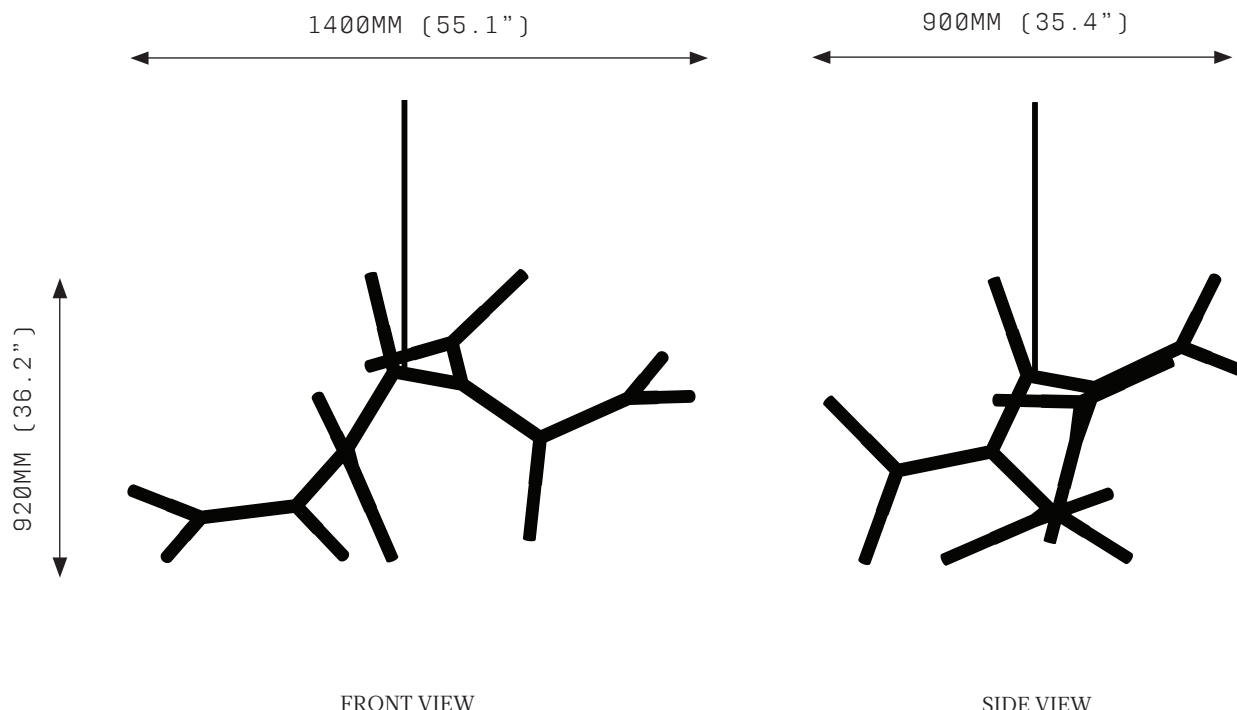

BRANCH CHAIN AMINO ACID ELEVEN ARM

A brave new world of forms inspired by Branch Chain Amino Acid, the primordial building blocks of life. From these base compounds, anything is possible.

BCAA combines a modular brass framework and sandblasted borosilicate glass in either tubular or globular form. Endlessly connective, BCAA can be produced in ever branching dimensions.

BRANCH CHAIN AMINO ACID ELEVEN ARM

FRONT VIEW

SIDE VIEW

SPECIFICATIONS

Ordering Code:
BCAA.11.TT

Lamp:
G9 110V LED 4.5W 3000K
G9 240V LED 4W 2700K

Lumens:
4400 / 2750 lm

Voltage:
110 / 240 V

Watts:
49.5 / 44 W

Weight:
Approx. 5.5 kg*
*Exclusive of canopy

Exclusions:
User Interface, Dimmer Unit

PRODUCT OPTIONS

Finishes:
AB Aged Brass
HRB Hand Rubbed Brass
DB Dark Bronze
MP Mottled Patina
VER Verdigris
PCB Powder Coat Matte Black
PCW Powder Coat Matte White
PB Polished Brass
CP Copper
CR Chrome
GR Graphite
SN Satin Nickel
24K 24K Gold