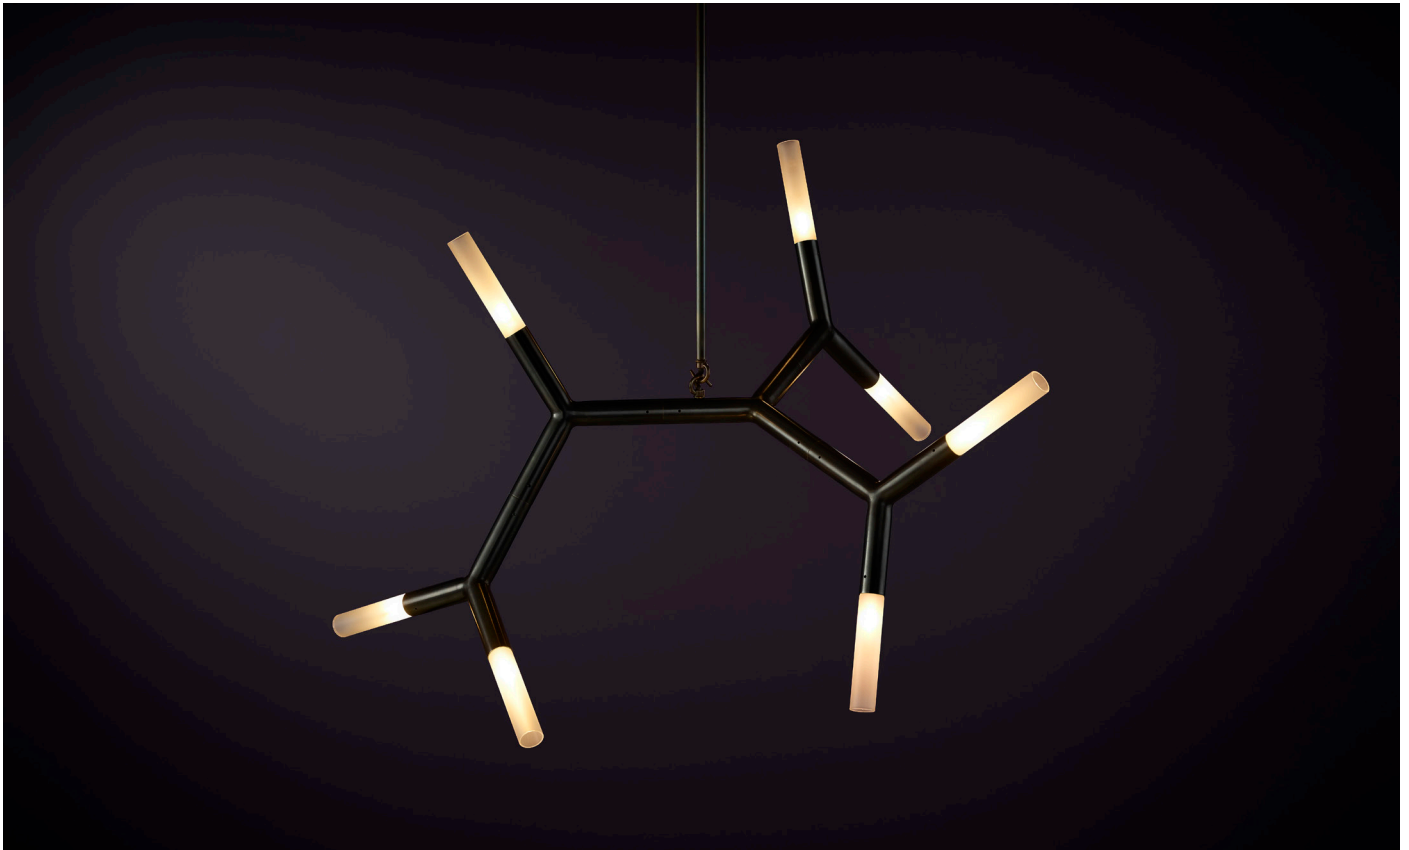

BRANCH CHAIN AMINO ACID ELEVEN ARM

A brave new world of forms inspired by Branch Chain Amino Acid, the primordial building blocks of life. From these base compounds, anything is possible.

BCAA combines a modular brass framework and sandblasted borosilicate glass in either tubular or globular form. Endlessly connective, BCAA can be produced in ever branching dimensions.

BRANCH CHAIN AMINO ACID ELEVEN ARM

FRONT VIEW

SIDE VIEW

SPECIFICATIONS

Ordering Code:
BCAA.11.TT

Lamp:
G9 110V LED 4.5W 3000K
G9 240V LED 4W 2700K

Lumens:
4400 / 2750 lm

Voltage:
110 / 240 V

Watts:
49.5 / 44 W

Weight:
Approx. 5.5 kg*
*Exclusive of canopy

Exclusions:
User Interface, Dimmer Unit

PRODUCT OPTIONS

Finishes:
AB Aged Brass
HRB Hand Rubbed Brass
DB Dark Bronze
MP Mottled Patina
VER Verdigris
PCB Powder Coat Matte Black
PCW Powder Coat Matte White
PB Polished Brass
CP Copper
CR Chrome
GR Graphite
SN Satin Nickel
24K 24K Gold

Suspension: *
ROD Vertical Rod
*Contact us for alternatives

Canopy: *
RFS Round Flush Small
RFM Round Flush Medium
RSM Round Surface Medium
*Refer to Canopy Specification Guide

WARRANTY

3 Years Fixture

BCAA is a solid fixture that will require very little maintenance over the years.