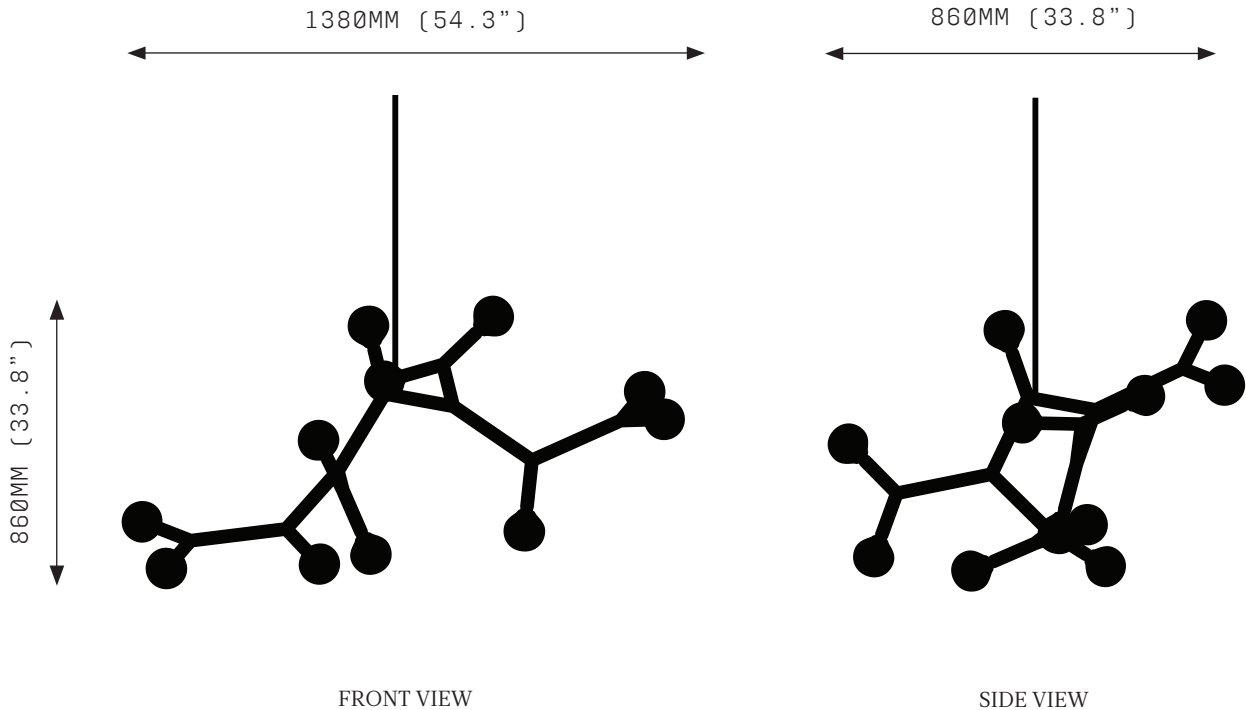

BRANCH CHAIN AMINO ACID ELEVEN ARM

A brave new world of forms inspired by Branch Chain Amino Acid, the primordial building blocks of life. From these base compounds, anything is possible.

BCAA combines a modular brass framework and sandblasted borosilicate glass in either tubular or globular form. Endlessly connective, BCAA can be produced in ever branching dimensions.

BRANCH CHAIN AMINO ACID ELEVEN ARM

FRONT VIEW

SIDE VIEW

SPECIFICATIONS

Ordering Code:
BCAA.11.G95

Lamp:
G9 110V LED 4.5W 3000K
G9 240V LED 4W 2700K

Lumens:
4400 / 2750 lm

Voltage:
110 / 240 V

Watts:
49.5 / 44 W

Weight:
Approx. 5.5 kg*
*Exclusive of canopy

Exclusions:
User Interface, Dimmer Unit

PRODUCT OPTIONS

Finishes:
AB Aged Brass
HRB Hand Rubbed Brass
DB Dark Bronze
MP Mottled Patina
VER Verdigris
PCB Powder Coat Matte Black
PCW Powder Coat Matte White
PB Polished Brass
CP Copper
CR Chrome
GR Graphite
SN Satin Nickel
24K 24K Gold

Suspension:*
ROD Vertical Rod
*Contact us for alternatives

Canopy:*
RFS Round Flush Small
RFM Round Flush Medium
RSM Round Surface Medium
*Refer to Canopy Specification Guide

WARRANTY

3 Years Fixture

BCAA is a solid fixture that will require very little maintenance over the years.