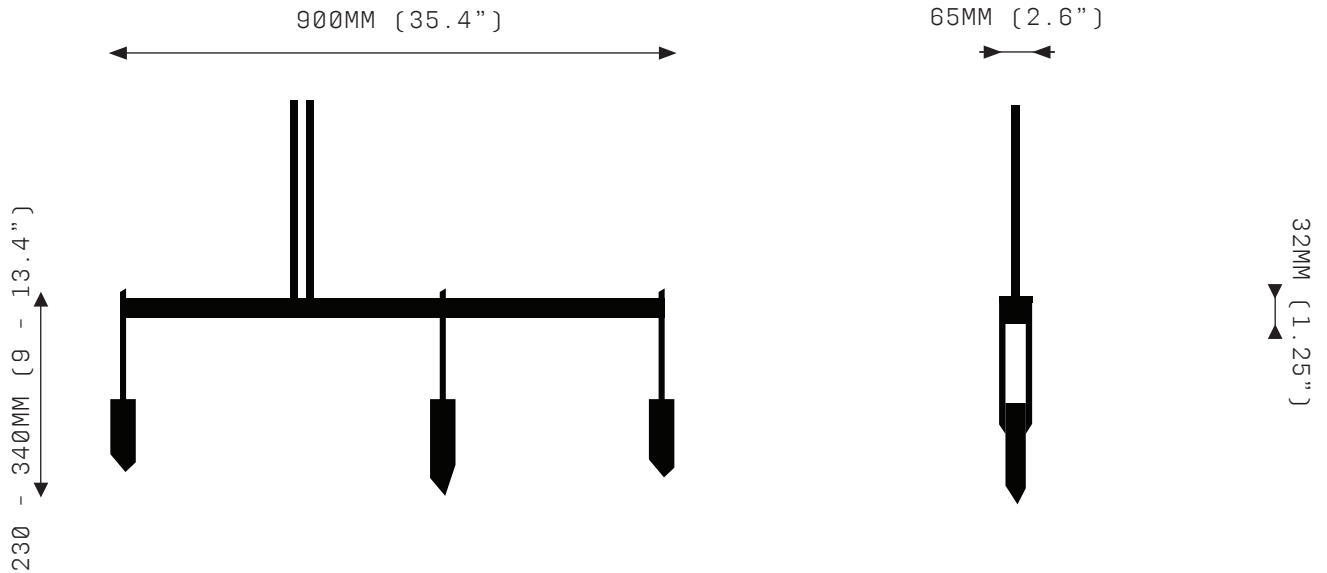

ABACUS 900

The Abacus is a sophisticated tool dating back to 300 BC. Sliding stones along a rod, ancient statesmen, merchants and mathematicians performed mathematical balancing acts using this simple yet powerful tool.

ABACUS 900

FRONT VIEW

SIDE VIEW

SPECIFICATIONS

Ordering Code:
ABA.900

Lamp:
24V LED WW 2700K

Lumens:
1391 LM

Voltage:
24V DC

Watts:
18W

Weight:
Approx. 6kg*
*Exclusive of canopy

Inclusions:
3 Quartz crystal drops
Power Supply Unit x 60W

Exclusions:
User Interface, Dimmer Unit

PRODUCT OPTIONS

Finishes:
AB Aged Brass

Suspension: *
ROD Vertical Rod
*Contact us for alternatives.