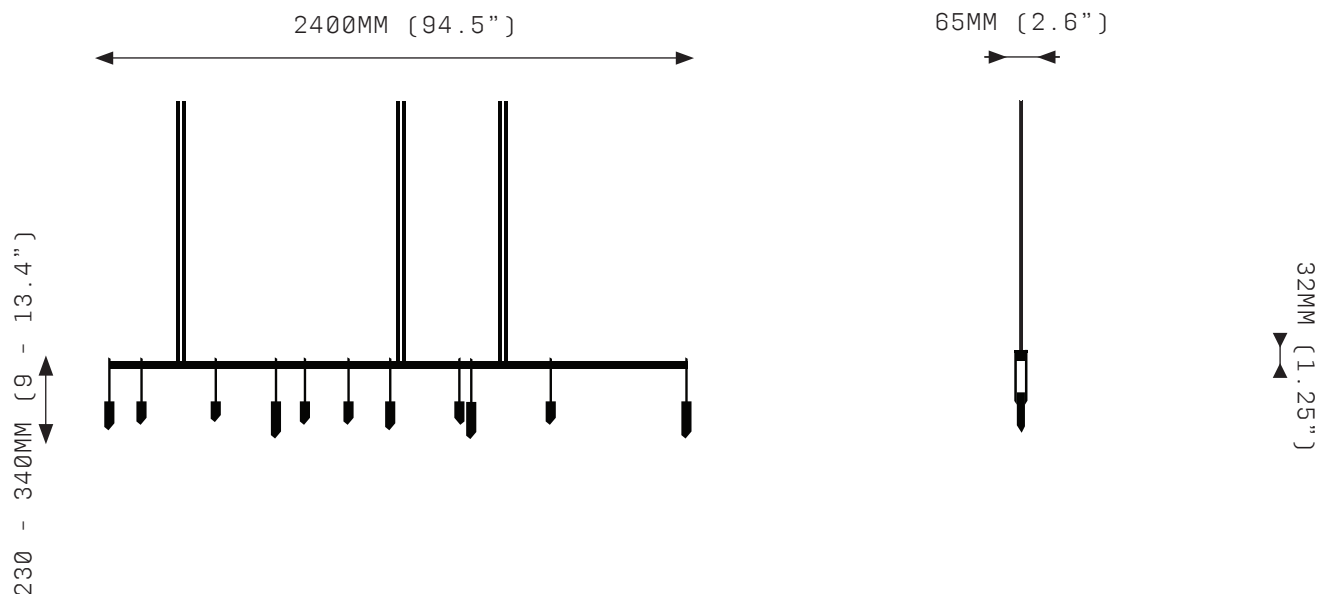

ABACUS 2400

The Abacus is a sophisticated tool dating back to 300 BC. Sliding stones along a rod, ancient statesmen, merchants and mathematicians performed mathematical balancing acts using this simple yet powerful tool.

ABACUS 2400

FRONT VIEW

SIDE VIEW

SPECIFICATIONS

Ordering Code:
ABA.2400

Lamp:
24V LED WW 2700K

Lumens:
3708 LM

Voltage:
24V DC

Watts:
47W

Weight:
Approx. 19kg*
*Exclusive of canopy

Inclusions:
11 Quartz crystal drops
Power Supply Unit x 100W

Exclusions:
User Interface, Dimmer Unit

PRODUCT OPTIONS

Finishes:
AB Aged Brass

Suspension: *
ROD Vertical Rod
*Contact us for alternatives.