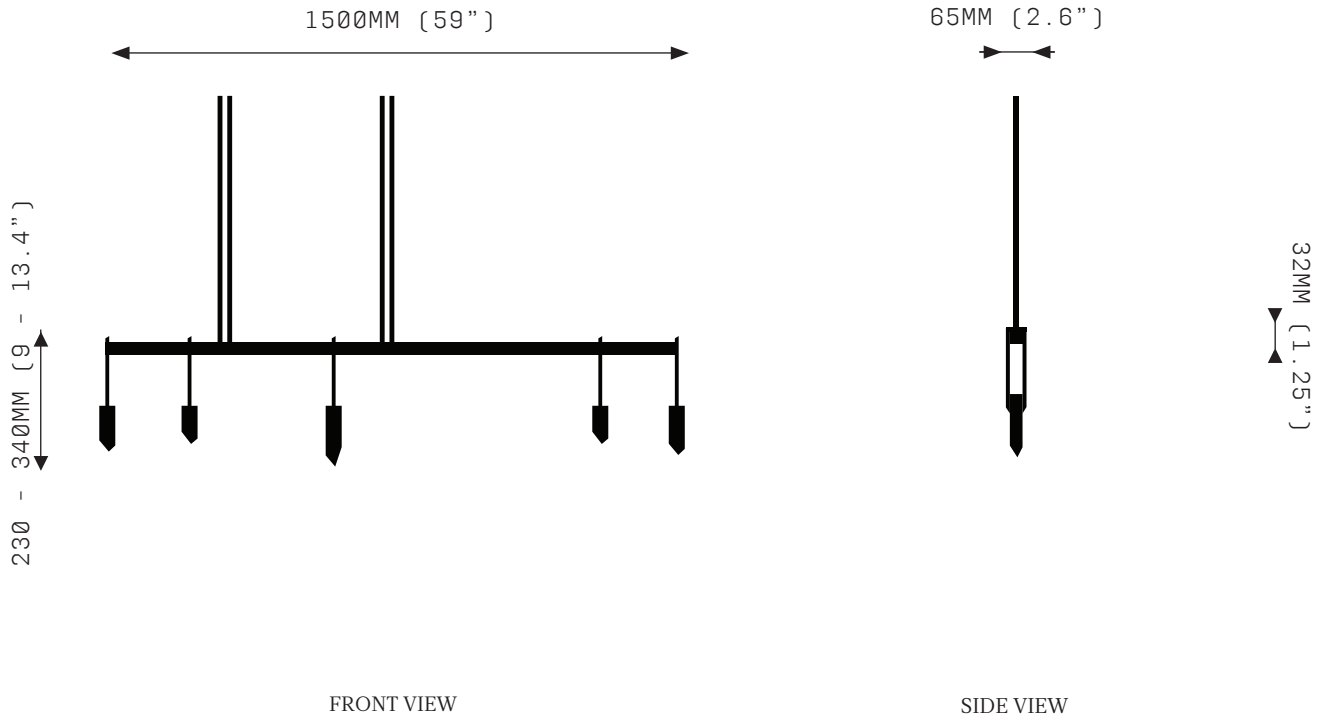

ABACUS 1500

The Abacus is a sophisticated tool dating back to 300 BC. Sliding stones along a rod, ancient statesmen, merchants and mathematicians performed mathematical balancing acts using this simple yet powerful tool.

ABACUS enacts this ancient, loaded gesture, allowing faceted brass clasped quartz crystals to be balanced at any point along a horizontal brass beam. Diffused LED light both highlights the jewel clasp and emanates downwards to wash surfaces in warm, dimmable light. Jewel drop and beam additions allow the expression of either minimal or elaborate balancing acts.

ABACUS 1500

FRONT VIEW

SIDE VIEW

SPECIFICATIONS

Ordering Code:
ABA.1500

Lamp:
24V LED WW 2700K

Lumens:
2318 LM

Voltage:
24V DC

Watts:
29W

Weight:
Approx. 10Kg*
*Exclusive of canopy

Inclusions:
5 Quartz crystal drops
Power Supply Unit x 60W

Exclusions:
User Interface, Dimmer Unit

PRODUCT OPTIONS

Finishes:
AB Aged Brass

Suspension: *
ROD Vertical Rod
*Contact us for alternatives.